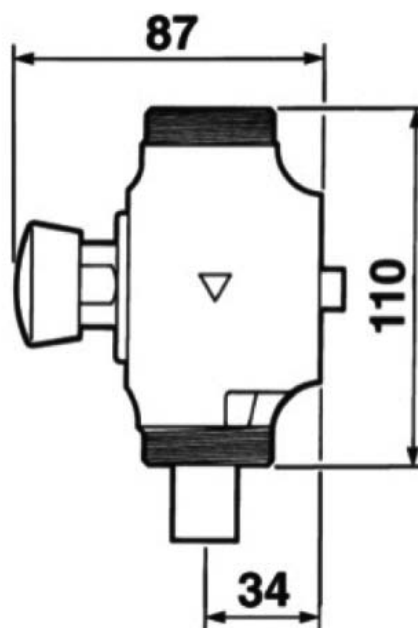

Range : Self-Closing flush valves

Ref : 13001 - PRESTO ECLAIR

> Working pressure :

- 1 to 5 bar

> Volume of water delivered :

- Adjustable from 6 to 9 litres with stop valve not included
- Anti-water-hammering design

> Flow time :

- From 7 to 9 seconds

> Hydraulic supply :

- MM G 1"1/4 In line
- Outlet connection on flush pipe Ø 32 mm

> Material and colour finish :

- Chrome-plated brass body

> Security :

- Anti-siphonic device