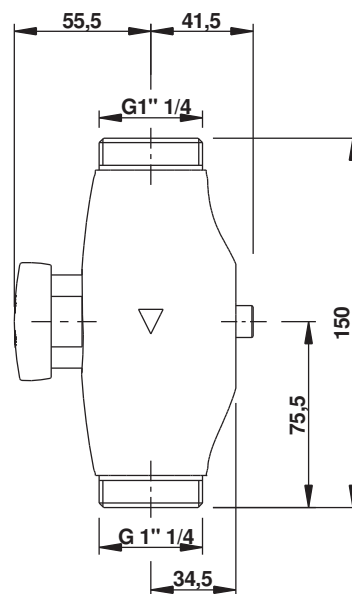

Range: PRESTO ECLAIR XL
Ref: 13010 - SELF-CLOSING FLUSH VALVES

> Working pressure :

- 1 to 5 bar

> Volume of water delivered :

- Adjustable from 6 to 9 litres with stop valve not included
- Anti-water-hammering device mechanism

> Flow time :

- From 7 to 9 seconds

> Hydraulic supply :

- MM G 1"1/4 In line
- Outlet connection on flush pipe Ø 32 mm

> Material and colour finish :

- Chrome-plated brass body

> Delivered with :

- Instruction manual