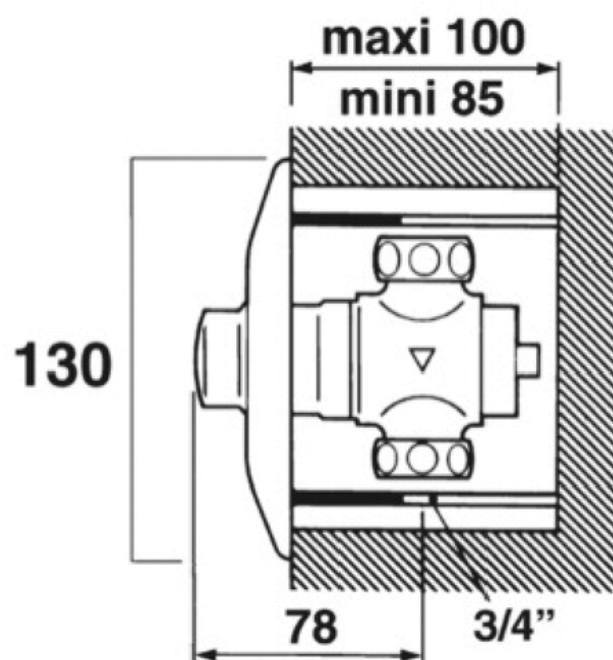

Range : Self-Closing urinal valves

Ref : 15233 - PRESTO 60 B

> Working pressure :

- 1 to 5 bar

> Flow :

- 30 l/min at 1 bar
- Setup by a flow rate control ring
- Anti-water-hammering design

> Flow time :

- 6 seconds (± 2 sec.)

> Hydraulic supply :

- In-line water inlet
- Inlet and outlet M G 3/4"

> Delivered with :

- 1 Vandal-proof rose
- 1 Fitting template
- 1 Flat gasket and 1 Union nut
- 1 Nut for 16x18 tube
- Instruction manual