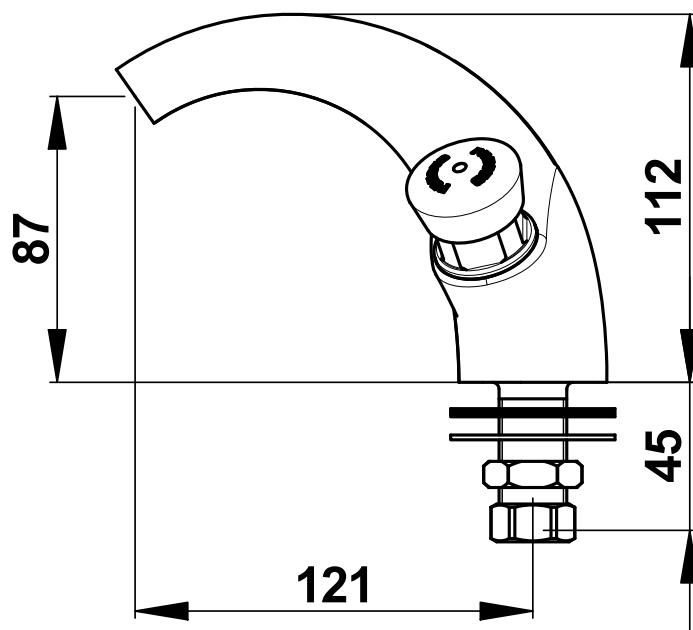

Range: Single deck-mounted tap
Ref: 24002 - PRESTO 600 - cold water

> Working pressure :

- 1 to 5 bar

> Flow :

- 3 l/min at 3 bar - 4-position flow adjustment device
- Anti-water-hammering design

> Flow time :

- 15 seconds (± 5 sec.)

> Hydraulic supply :

- M G 1/2" (15x21) - Cold water

> Thermal resistance :

- Resistant to a temperature of 75°C for 30-minute-thermal-shocks

> Security :

- Non-turnable push button
- Non-removable, wear-proof blue marker

> Delivered with :

- 1 Nut for 12x14 tube
- 1 Filter gasket
- 1 Stainless steel plain washer
- 1 Brass clamping nut
- 1 Nitrile plain washer
- Instruction manual

> Standards & approvals :

- Acoustic class II
- Brass body in accordance with EN 1982, EN 12164, EN 12165
- Molded chrome-plated body in accordance with EN 12540
- 200-hour neutral salt spray resistant (NSS) in accordance with ISO 9227