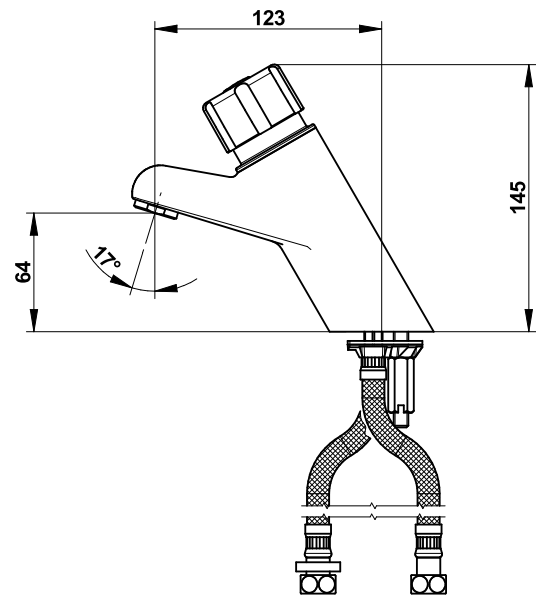

Range : Deck-mounted mixer tap

Ref : 28617 - PRESTO 4000 S single control mixer tap

> Working pressure :

- 1 to 5 bar

> Flow :

- 3 l/min with integrated flow limiter
- Anti-water-hammering design
- Vandalism proof and anti-clogging spout

> Flow time :

- 15 seconds (± 5 sec.)

> Hydraulic supply :

- G 3/8" (12x17)

> Material and colour finish :

- Chrome-plated pushbutton

> Thermal resistance :

- Resistant to a temperature of 75°C for 30-minute-thermal-shocks