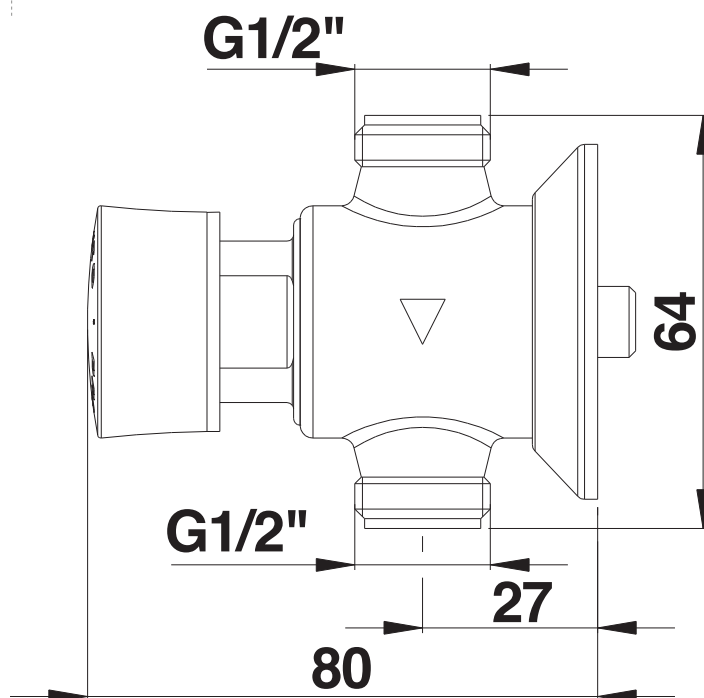

Range: PRESTO 12 NEO

Ref: 31001 - Wall-mounted exposed timed-flow urinal tap, in-line water inlet, without nut

> Working pressure :

- 1 to 5 bar

> Flow :

- 9 l/min at 3 bar - 4 position flow adjustment device
- Anti-water-hammering design

> Flow time :

- 6 seconds (± 2 sec.)

> Hydraulic supply :

- In-line water inlet
- M G 1/2" (15x21) Inlet and outlet

> Delivered with :

- 1 Flat gasket
- 1 Loose wall flange
- 1 Instruction manual

> Standards & approvals :

- Brass body in accordance with EN 1982, EN 12164, EN 12165
- Molded chrome-plated body in accordance with EN 12540
- 200-hour neutral salt spray resistant (NSS) in accordance with ISO 9227