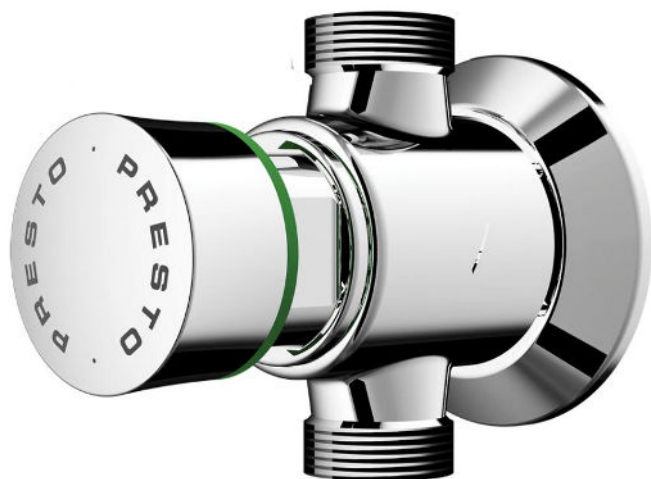

Range: PRESTO 12 NEO

Ref: 31001 - Wall-mounted exposed timed-flow urinal tap, in-line water inlet, without nut

> Working pressure :

- 1 to 5 bar

> Flow :

- 9 l/min at 3 bar - 4 position flow adjustment device
- Anti-water-hammering design

> Flow time :

- 6 seconds (± 2 sec.)

> Hydraulic supply :

- In-line water inlet
- M G 1/2" (15x21) Inlet and outlet

> Delivered with :

- 1 Flat gasket
- 1 Loose wall flange
- 1 Instruction manual

> Standards & approvals :

- Brass body in accordance with EN 1982, EN 12164, EN 12165
- Molded chrome-plated body in accordance with EN 12540
- 200-hour neutral salt spray resistant (NSS) in accordance with ISO 9227