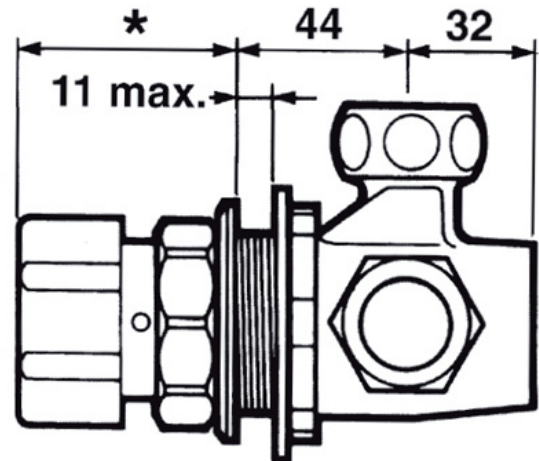

Range : Timed flow mixer tap for shower

Ref : 35906 - ALPA PRESTO mixer tap

* 52mm Bouton noir / Black knob

* 57mm Bouton chromé / Chrome-plated knob

> **Working pressure :**

- 1 to 5 bar

> **Flow :**

- 6 l/min with integrated flow limiter
- Anti-water-hammering design

> **Flow time :**

- 30 seconds (- 10 / + 5 seconds)

> **Hydraulic supply :**

- M G 3/4" (20x27)
- On ALPA NF /IB mixer tap with NF check valve

> **Material and colour finish :**

- Black Polyacetal knob

> **Thermal resistance :**

- Resistant to a temperature of 75°C for 30 minute thermal shock

> **Security :**

- Adjustable tamper-proof temperature limiter to prevent scalding

> **Delivered with :**

- 1 Trim kit for panel mounting
- 2 Filter gaskets
- 3 Union nuts 3/4" (20x27)