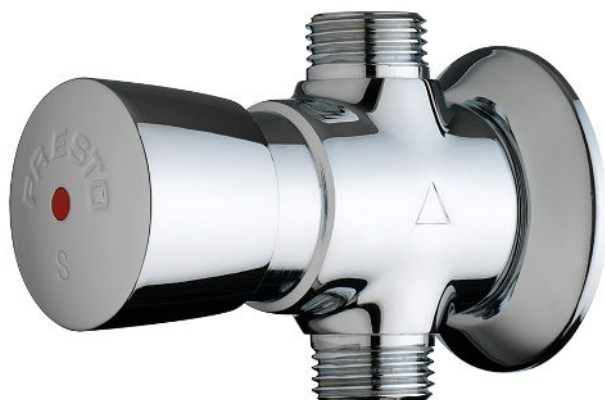

Range: Timed flow single tap for shower
Ref: 38310 - PRESTO 500S® B single tap

> Working pressure :

- 1 to 5 bar

> Flow :

- 5 l/min at 3 bar with integrated flow regulator
- Anti-water-hammering design

> Flow time :

- Adjustable by washer 30 second (-10/+5seconds) timer

> Hydraulic supply :

- Inlet M G 1/2" (15x21) - Cold or premixed water

> Thermal resistance :

- Resistant to a temperature of 75°C for 30-minute-thermal-shocks

> Security :

- Patented anti-blocking "S" system to avoid the water to flow continuously
- Non-removable, wear-proof red marker

> Delivered with :

- 2 washers for flow time adjustment
- 1 Flat gasket
- 1 Nut 1/2" (15x21)
- 1 patte à vis
- 1 Rose