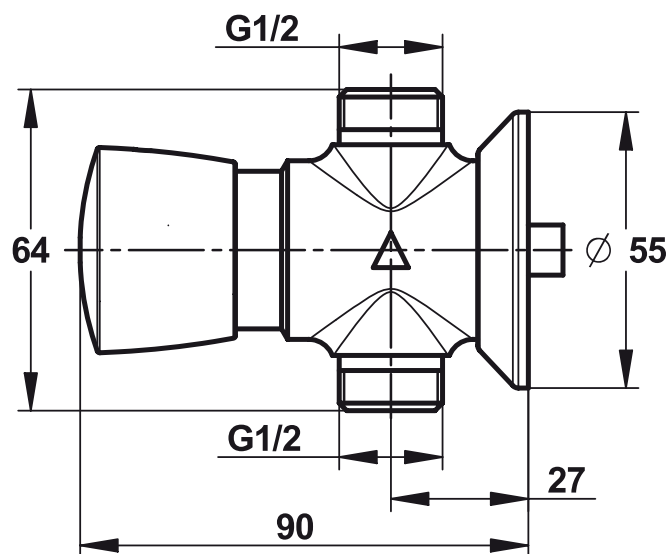

Range: Timed flow single tap for shower
Ref: 38310 - PRESTO 500S® B single tap

> Working pressure :

- 1 to 5 bar

> Flow :

- 5 l/min at 3 bar with integrated flow regulator
- Anti-water-hammering design

> Flow time :

- Adjustable by washer 30 second (-10/+5seconds) timer

> Hydraulic supply :

- Inlet M G 1/2" (15x21) - Cold or premixed water

> Thermal resistance :

- Resistant to a temperature of 75°C for 30-minute-thermal-shocks

> Security :

- Patented anti-blocking "S" system to avoid the water to flow continuously
- Non-removable, wear-proof red marker

> Delivered with :

- 2 washers for flow time adjustment
- 1 Flat gasket
- 1 Nut 1/2" (15x21)
- 1 patte à vis
- 1 Rose