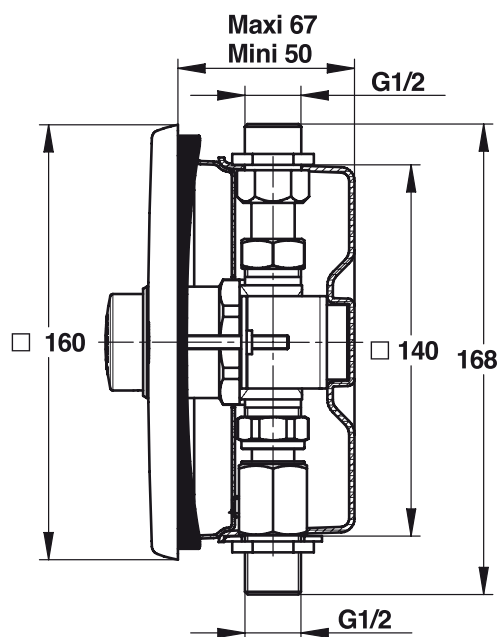

Range: Timed flow single tap for shower
Ref: 38340 - PRESTO P 500 S B - Concealed

> Working pressure :

- 1 to 5 bar

> Flow :

- 5 l/min at 3 bar with integrated flow limiter
- Anti-water-hammering design

> Flow time :

- Adjustable by washer 30 second timer (-10/+5 seconds)

> Hydraulic supply :

- On/for stop valve and flushing socket
- In-line water inlet F G 1/2" (15x21) - Cold or premixed water

> Thermal resistance :

- 1 Vandal-proof rose
- 1 Flush-mounting case
- 1 Stop valve
- 1 Flushing socket
- 2 washers for flow time adjustment
- Instruction manual

> Standards & approvals :

- Brass body in accordance with EN 1982, EN 12164, EN 12165
- Molded chrome-plated body in accordance with EN 12540
- 200-hour neutral salt spray resistant (NSS) in accordance with ISO 9227